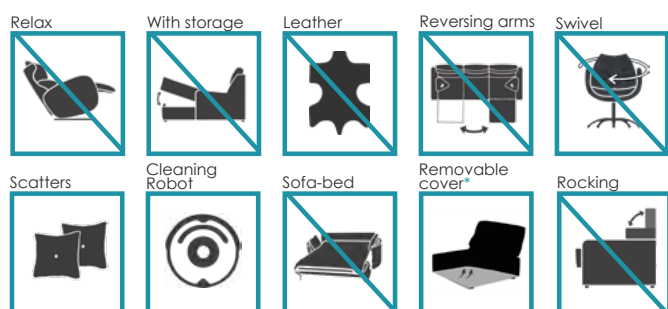

Options

Packaging

Packaging made up of shrink wrap and edge protectors.

The packaging comes along with the design. We always optimize it, so that it takes up as little space as possible and it is easy to carry it, avoiding the use of unnecessary packing material.

Sustainability

Our design is responsible as we minimize the impact of industrial activity, optimizing the entire field of design and production.

Every Fama products are PFCs Free.

At Fama Sofas, we recycle 99,9% of residue and waste, following the environmental policy of our company.

PACIFIC O is manufactured by Fama Sofas, whose quality system is certified by AENOR and IQNET according to the ISO 9001-2015 standards, with the certificate number ES-0790/1999. In addition to the Environmental Management Certificate according to ISO 14001-2019.

All models have passed the tests required for granting the quality control label from Aidima-Cetem laboratories.

FAMA SOFAS S.L.U.
C/ Dr. Jiménez Díaz s/n - P.O.Box 41
30510 YECLA (Murcia) SPAIN
Telf: 968751050 / info@fama.es / www.fama.es